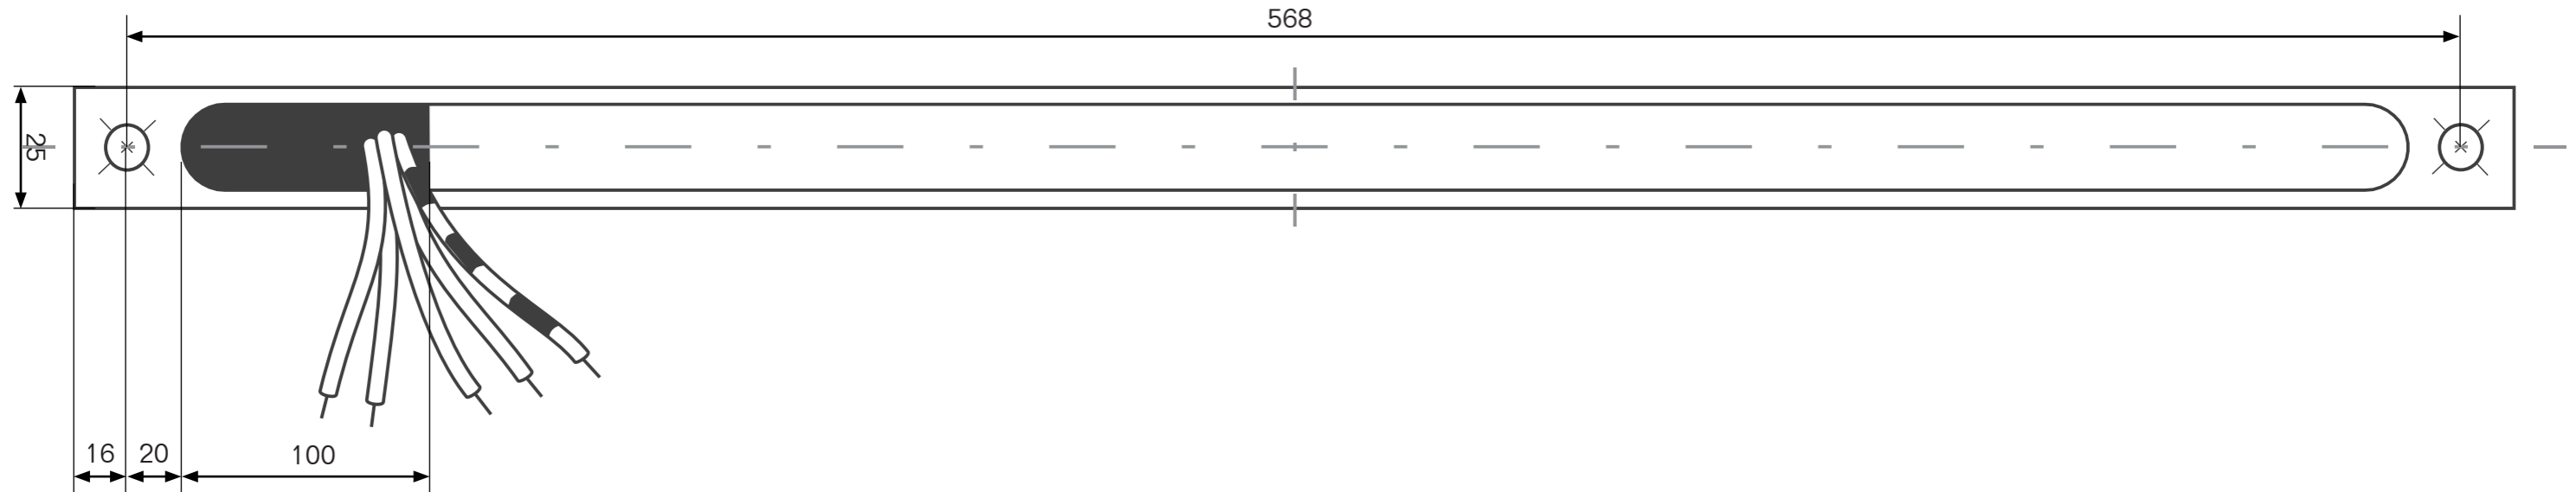

### Front view

View of the mirror surface from the front.

### SML<sup>2</sup> Wall 600 DALI

### SML<sup>2</sup> Wall 600 TRIAC

Note for mounting on mirrors

**SML<sup>2</sup> Wall**  
Bohrungsschablone Spiegel-Adapter  
Drilling template mirror adapter

Drilling mirror adapter set  
12mm

Drill hole for power connection  
230V at least 12mm