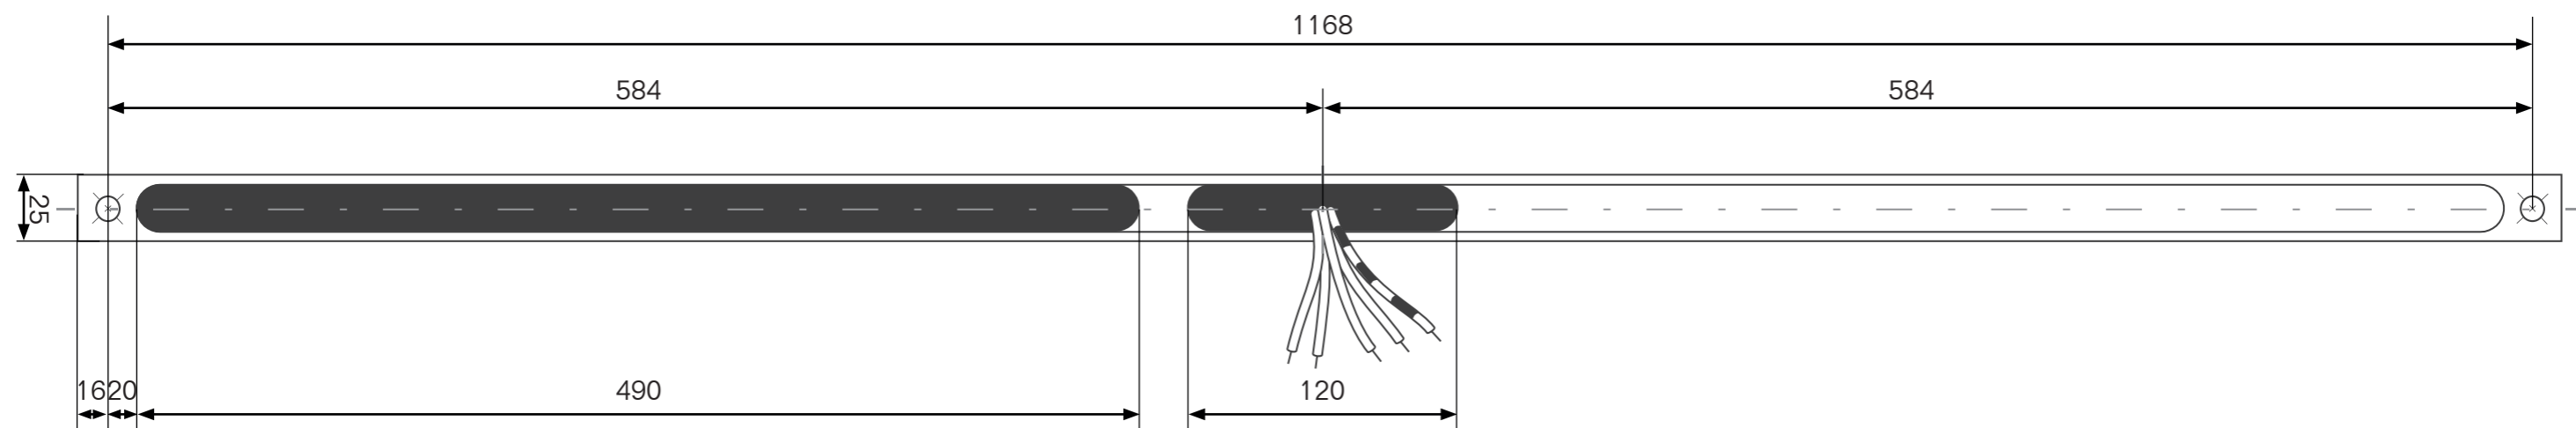

SML² Wall 1200

Note for mounting on mirrors

SML² Wall
Bohrungsschablone Spiegel-Adapter
Drilling template mirror adapter

Drilling mirror adapter set
12mm

Drill hole for power connection
230V at least 12mm