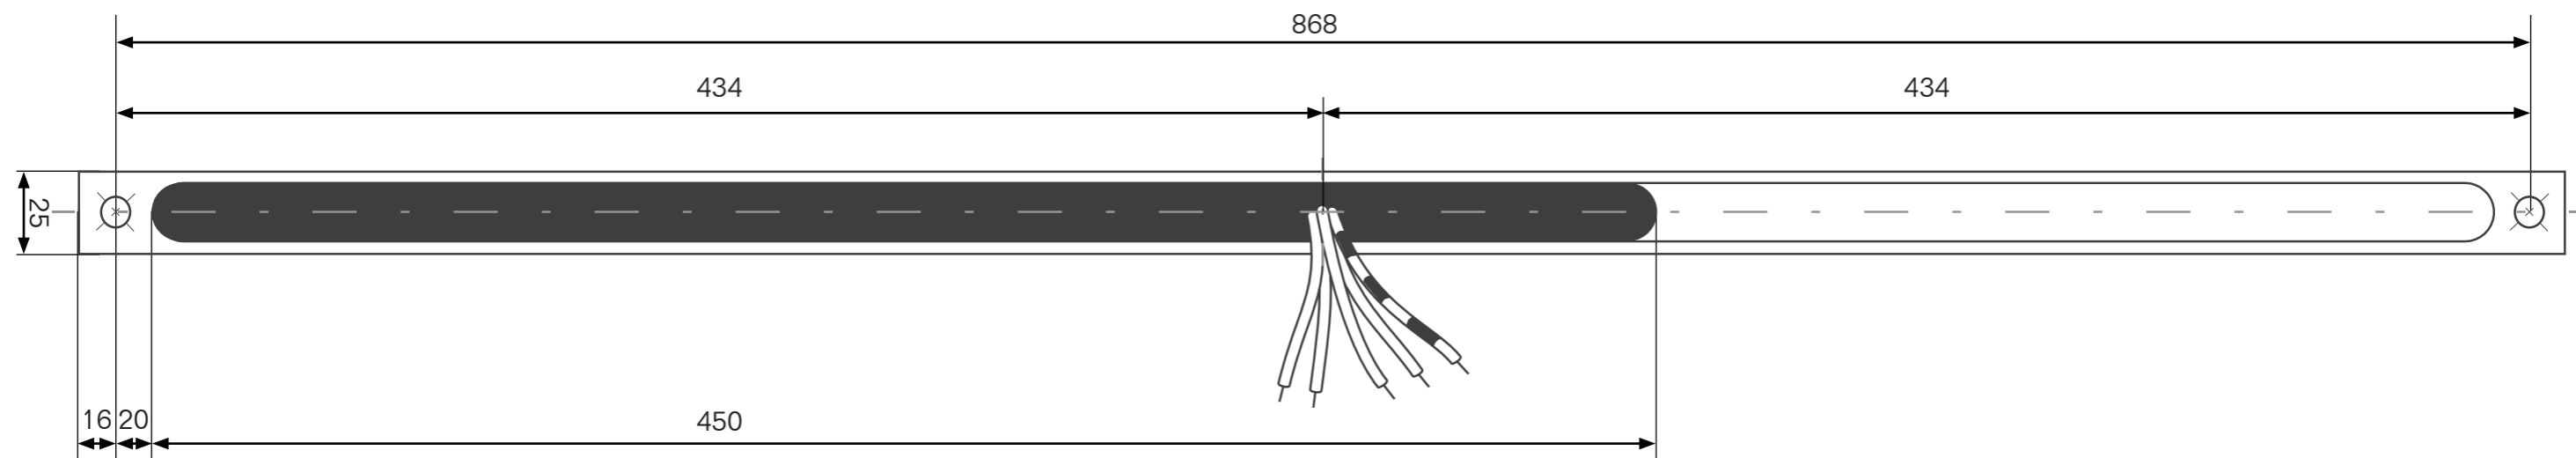

Front view

View of the mirror surface from the front.

SML² Wall 900