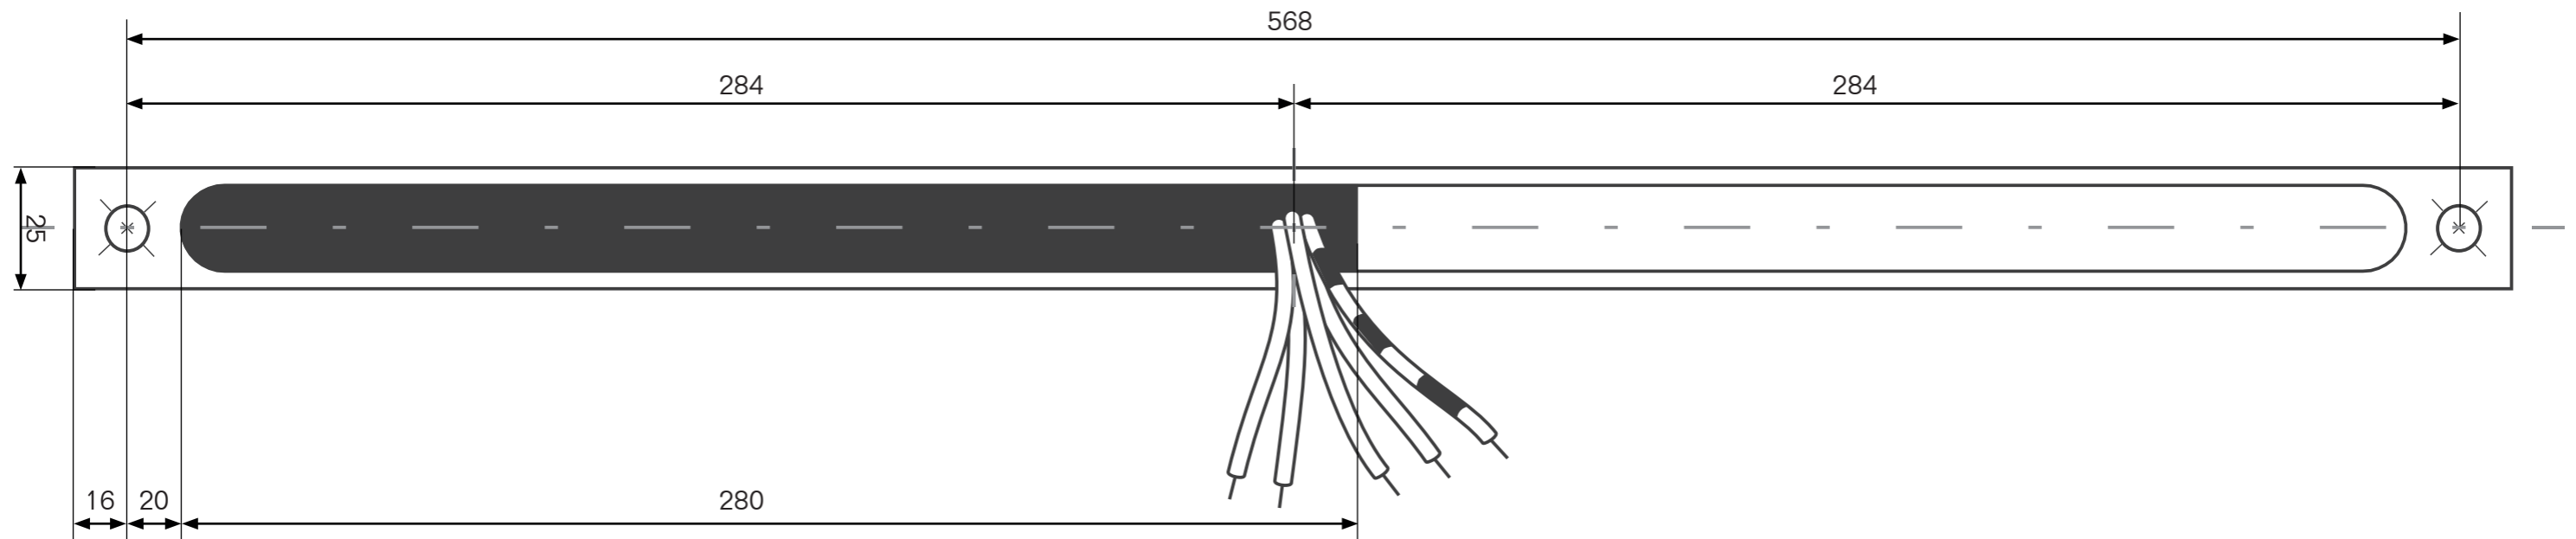

### Front view

View of the mirror surface from the front.

### SML<sup>2</sup> Wall 600 DALI

### SML<sup>2</sup> Wall 600 TRIAC

Note for mounting on mirrors

**SML<sup>2</sup> Wall**  
Bohrungsschablone Spiegel-Adapter  
Drilling template mirror adapter

Drilling mirror adapter set  
12mm

Drill hole for power connection  
230V at least 12mm