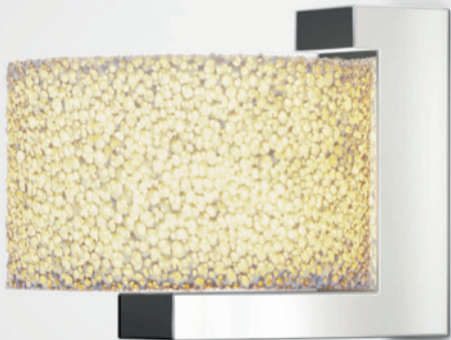

JOB

**GONE
BUT
WE
HAVE
THE
LIGHT**

JONES

LID

ONE EIGHTY

POPPY

REEF

REFLEX²

REFLEX²

ROD

SLICE²

SLICE² PI

SML²

A minimalist dining table and stool set. The table is made of a thick, dark-stained wooden slab with two thick, angled wooden legs. Two black metal stools with circular seats and three legs are tucked under the table. A modern pendant light hangs above the table, consisting of two black metal rods that cross in an 'X' shape, with two square, glowing white light fixtures at the ends. The background is a plain, light-colored wall and floor.