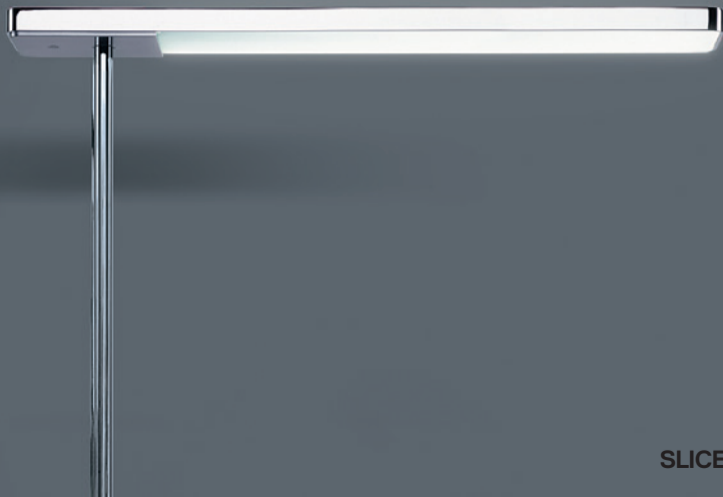

JOB

**GONE
BUT
WE
HAVE
THE
LIGHT**

JONES

LID

ONE EIGHTY

POPPY

REEF

REFLEX²

REFLEX²

ROD

SLICE²

SLICE² PI

SML²

A minimalist dining table and stool set. The table is made of a thick, dark-stained wooden slab with two thick, angled wooden legs. Two black metal stools with circular seats and three legs are tucked under the table. A modern pendant light hangs above the table, consisting of two black metal rods that cross in an 'X' shape, with two square, glowing white light fixtures at the ends. The background is a plain, light-colored wall and floor.