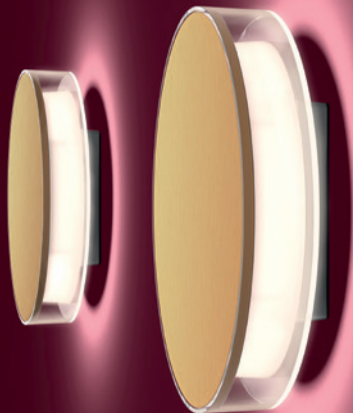

Photography:
Studio Olaf Becker, Farideh Fotografie, Ingmar Kurth, Christoph Lison, Thomas Andenmatten

ZZ115822

CLUB

CRIB

CURLING

CURLING

DRAFT

DRUM

JOB

**GONE
BUT
WE
HAVE
THE
LIGHT**

JONES

LID

ONE EIGHTY

POPPY

REEF

REFLEX²

REFLEX²

ROD

SLICE²

SLICE² PI

SML²

A minimalist dining table and stool set. The table is made of a thick, dark-stained wooden slab with two thick, angled wooden legs. Two black metal stools with circular seats and three legs are tucked under the table. A modern pendant light hangs above the table, consisting of two black metal rods that cross in an 'X' shape, with two square, glowing white light fixtures at the ends. The background is a plain, light-colored wall and floor.